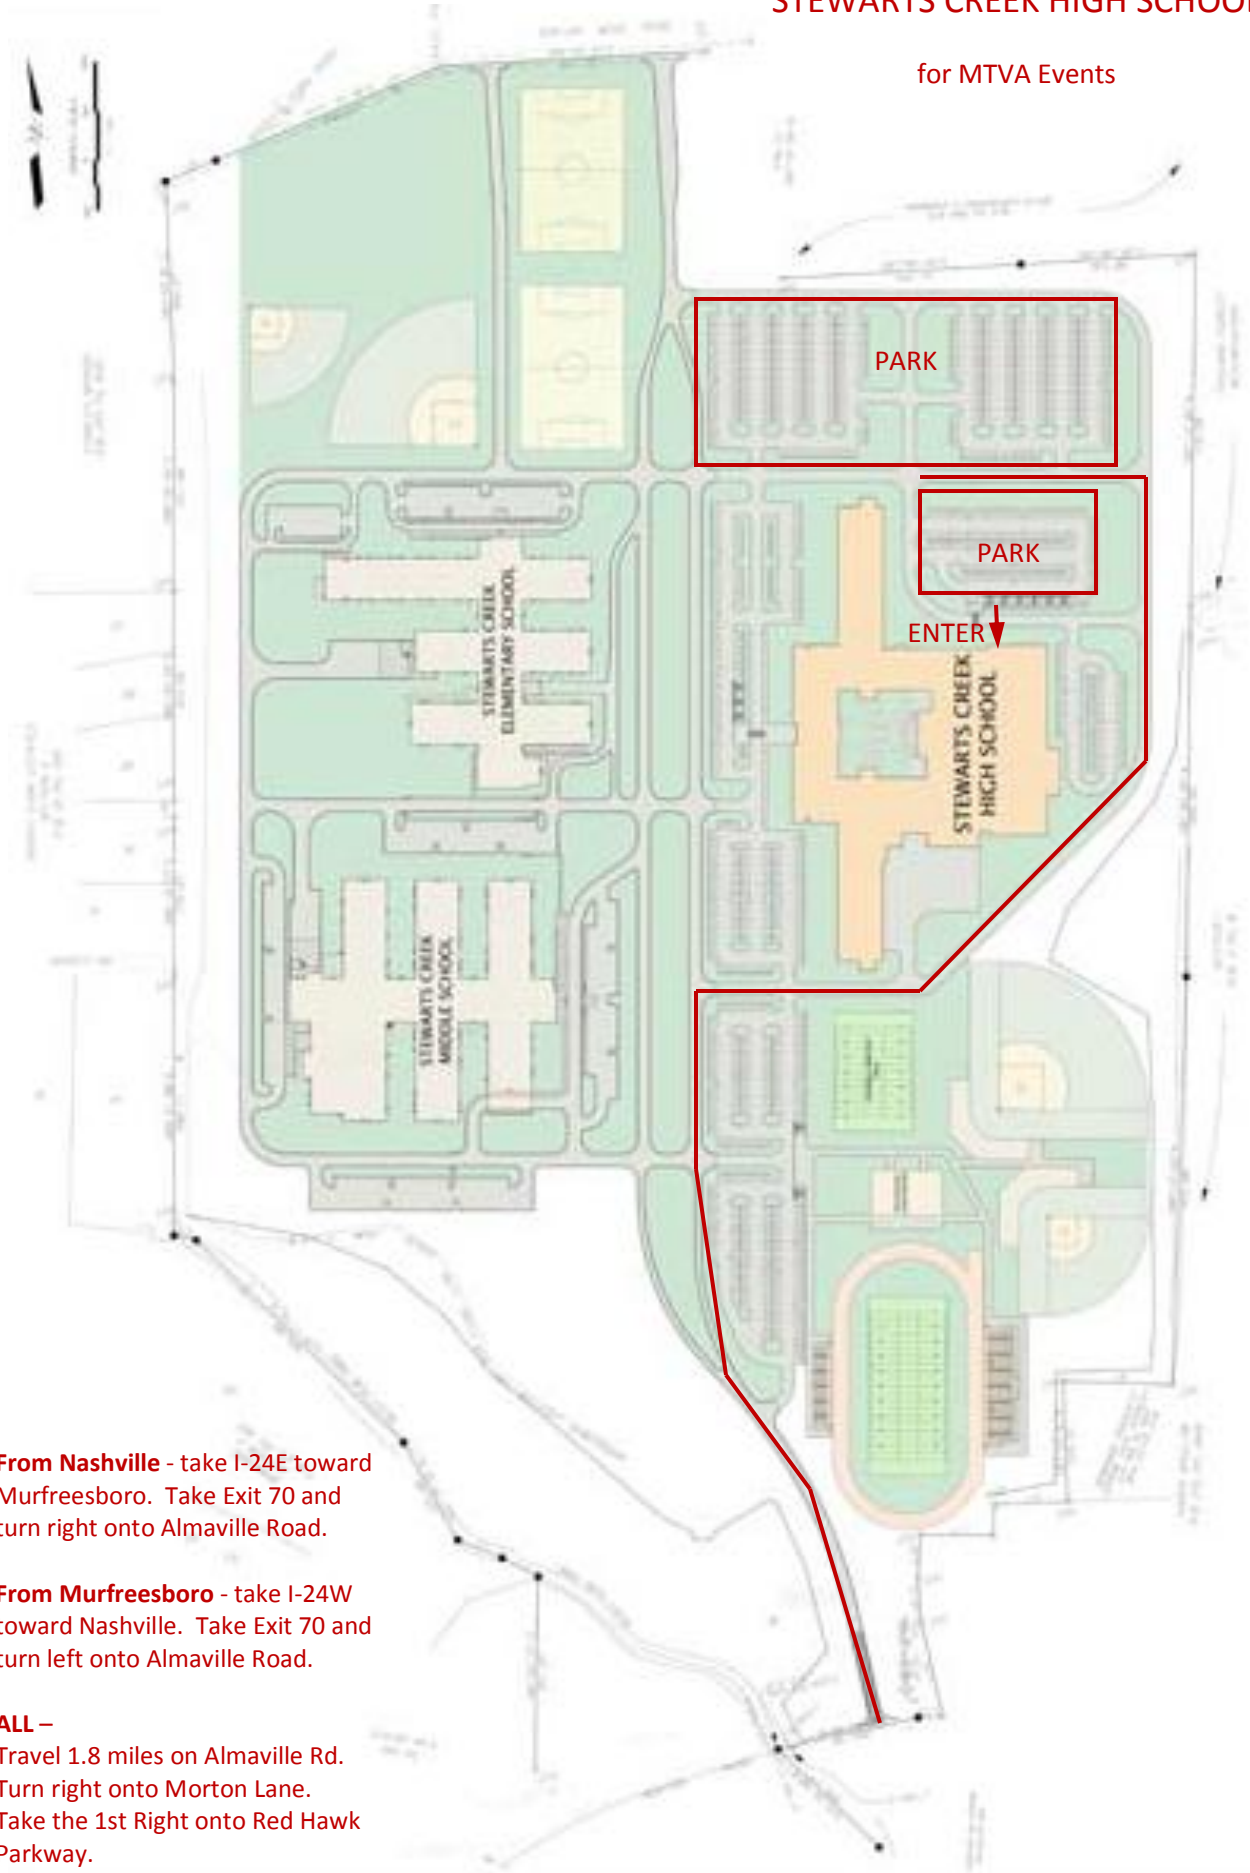

STEWARTS CREEK HIGH SCHOOL

for MTVA Events

From Nashville - take I-24E toward Murfreesboro. Take Exit 70 and turn right onto Almadale Road.

From Murfreesboro - take I-24W toward Nashville. Take Exit 70 and turn left onto Almadale Road.

ALL -
Travel 1.8 miles on Almadale Rd.
Turn right onto Morton Lane.
Take the 1st Right onto Red Hawk Parkway.